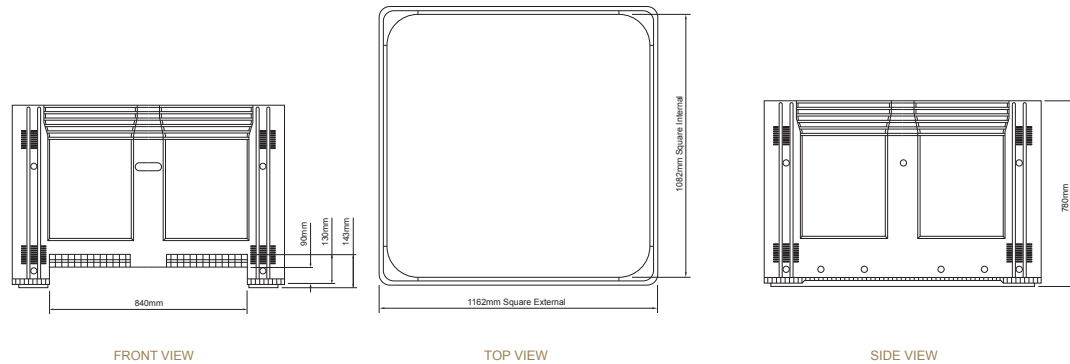

# Nally MegaBin Specifications

**Dimensions**

Overall Width  
Overall Height  
Internal Depth  
Weight (approx)  
Cubic Capacity

**Nally MegaBin® 780**

1165mm X 1165mm  
780mm  
1082mm X 1082mm  
46kg  
755 litres (approx)

**Nally MegaBin® 730**

1165mm X 1165mm  
730mm  
1082mm X 1082mm  
44kg  
715 litres (approx)